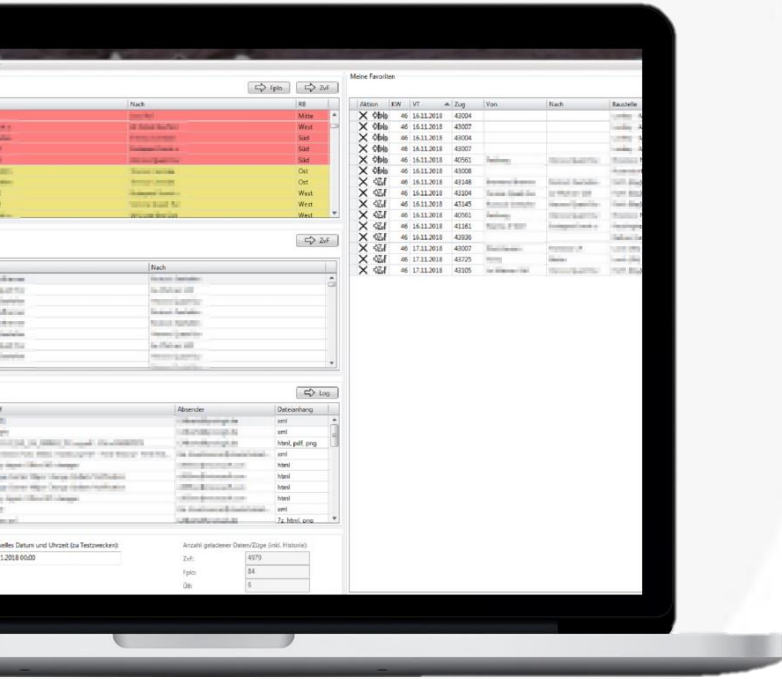

The construction site calendar

Construction sites at a glance

Managing construction site messages easily.

With the help of the **BMK** construction site calendar, you have the possibility to keep an eye on **construction site messages (FPLO's and ZvF's)** for your railway business and to integrate them into your **timetable planning**. These advantages result in enormous **savings of time and money**.

With the BMK, you can always keep an eye on construction sites and make your planning more efficient in this respect.

Advantages

- ✓ Clearly arranged visualizations of all construction site messages, that ease your timetabling
- ✓ High savings of time and money, since all relevant information is already available in the BMK and thus any research work is omitted
- ✓ Uncomplicated handling of the BMK with a maximum benefit for your railway business company

Features

- ✓ Transparent table view of the timetable arrangements for an uncomplicated planning process
- ✓ Plan arrangements highlighted in color, according to the timetable status
- ✓ Compilation of the sales and marketing consequences in different detailed views
- ✓ Address book for relevant contact details (f.e. contact person, responsible persons etc.)