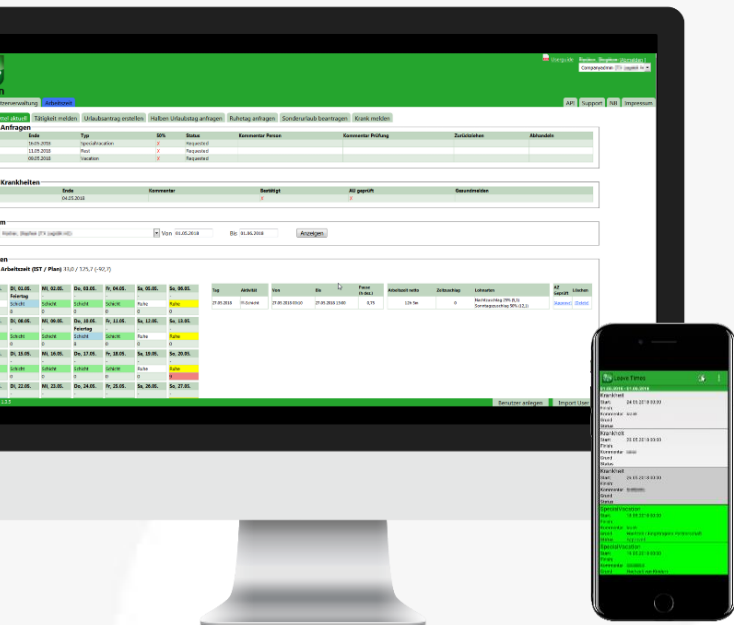

## Personnel management - digital

Your workforce and time management tool

The **cloud software** cSTAFF is designed for all those, who want to manage their staff efficiently, the appropriate tool. It can be used directly without much effort and can be integrated in existing, **internal company IT systems**. That makes it the perfect extension of your personnel planning. cSTAFF supports you in your organization of the **operative employee deployment** and offers you **planning & evaluation functions**.